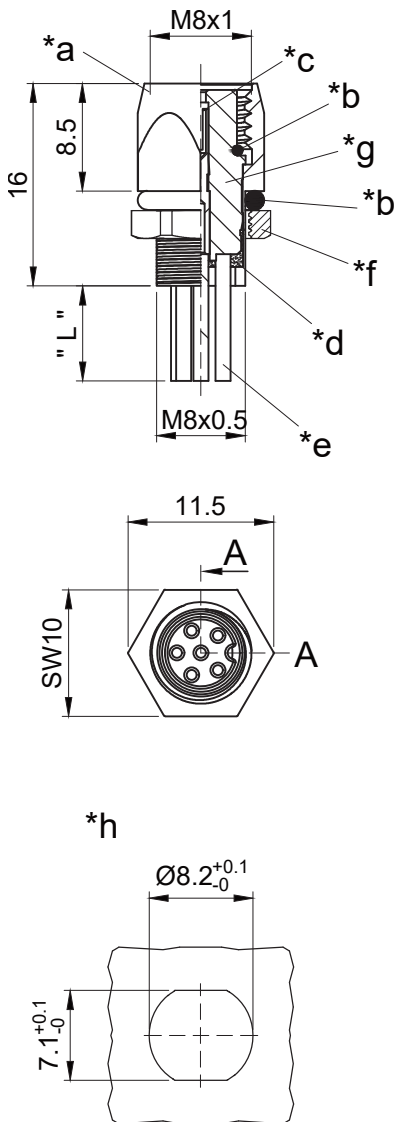

M8

0820 ... T8CW ...

Panel Mount Connectors M8

M8 panel mount connector, female, A-coded, IP67, for front mounting, thread M8, with nut and stranded wires

Approvals: 

M8 0820 ... T8CW ...

Environmental conditions

Temperature range -25 °C/+80 °C

Materials

Insulating body	PA
Contact bush	CuZn, pre-nickel and gold-plated
Hexagonal nut	CuZn, nickel-plated
Seal	FKM

Mechanical data

Mating cycles	≥ 100
Insertion force	≤ 23 N ¹
Withdrawal force	≤ 23 N ¹
Protection class	IP67 ²

¹ measured with a proper counterpart

² according to IEC DIN EN 60529, only in locked condition with an appropriate counterpart

Electrical data (at T_{amb} 20 °C)

Contact resistance	≤ 10 mΩ
Rated current	4 A (3–4 poles) 1.5 A (6–8 poles) (T _v 40 °C)
Rated voltage	48 V AC/60 V DC (3–4 poles) 32 V AC/DC (6–8 poles) (with pollution degree 3)
Rated impulse voltage	1,5 kV
Material group	I (IEC)/0 (UL) (CTI = 600)
Insulation resistance	> 100 MΩ

M8

0820 ... T8CW ...

Designation	Pole Number	Connected Cable	PU (Pieces)	MDQ (Pieces)	Dimensions L (mm)
0820 03 T8CW 0,5m	3	PVC, brown/blue/black, 3 x 0.34 mm ² (AWG 22), UL- style 1007	10	10	500
0820 04 T8CW 0,5m	4	PVC, brown/white/blue/ black, 4 x 0.34 mm ² (AWG 22), UL-style 1007	10	10	500
0820 06 T8CW 0,5m	6	PVC, brown/white/blue/ black/gray/pink, 6 x 0.25 mm ² (AWG 24), UL-style 1007	10	10	500
0820 08 T8CW 0,5m	8	PVC, white/brown/green/ yellow/gray/pink/blue/red, 8 x 0.25 mm ² (AWG 24), UL-style 1007	10	10	500